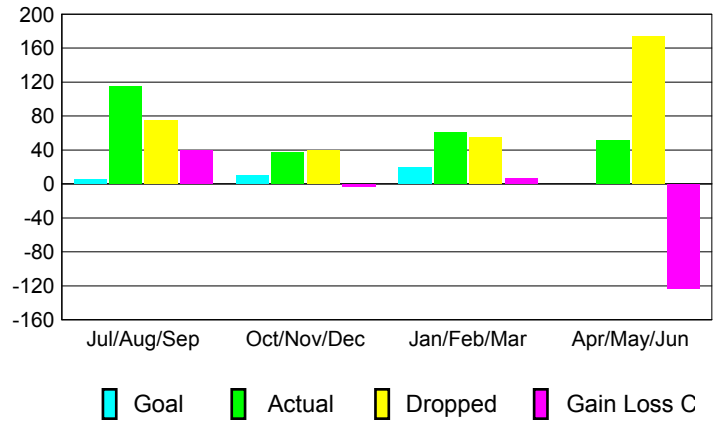

GMT: **Junichi Takata**

Location: **JAPAN**

GMT CA: **5**

CLUBS

Month	New Club Goal	Actual New Clubs	Actual Dropped Clubs	Gain/Loss of Clubs
2012-2013				
Jul/Aug/Sep	0	0	0	0
Oct/Nov/Dec	0	0	0	0
Jan/Feb/Mar	1	0	0	0
Apr/May/June	0	0	3	-3
Totals	1	0	3	-3

Club Results 2012-2013

Goal, New, Dropped, Gain/Loss

YTD Status Quo Clubs 2012-2013

Status Quo Clubs Compared to Status Quo Members

Club Gain/Loss 2012-2013

MEMBERSHIP

Month	Net Memb Goal	Actual New Memb	Actual Dropped Memb	Gain/Loss of Memb
2012-2013				
Jul/Aug/Sep	5	115	75	40
Oct/Nov/Dec	10	37	40	-3
Jan/Feb/Mar	20	61	55	6
Apr/May/June	0	51	174	-123
Totals	35	264	344	-80

Membership Results 2012-2013

Goal, New, Dropped, Gain/Loss

Gender Comparison 2012-2013

Membership Gain/Loss 2012-2013