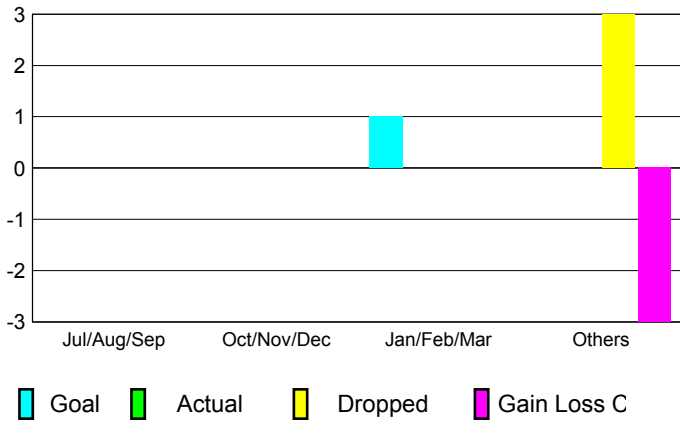

GMT: **Junichi Takata**

Location: **JAPAN**

GMT CA: **5**

CLUBS

Month	New Club Goal	Actual New Clubs	Actual Dropped Clubs	Gain/Loss of Clubs
2012-2013				
Jul/Aug/Sep	0	0	0	0
Oct/Nov/Dec	0	0	0	0
Jan/Feb/Mar	1	0	0	0
Apr/May/June	0	0	3	-3
Totals	1	0	3	-3

Club Results 2012-2013

Goal, New, Dropped, Gain/Loss

YTD Status Quo Clubs 2012-2013

Status Quo Clubs Compared to Status Quo Members

Club Gain/Loss 2012-2013

MEMBERSHIP

Month	Net Memb Goal	Actual New Memb	Actual Dropped Memb	Gain/Loss of Memb
2012-2013				
Jul/Aug/Sep	5	115	75	40
Oct/Nov/Dec	10	37	40	-3
Jan/Feb/Mar	20	61	55	6
Apr/May/June	0	51	174	-123
Totals	35	264	344	-80